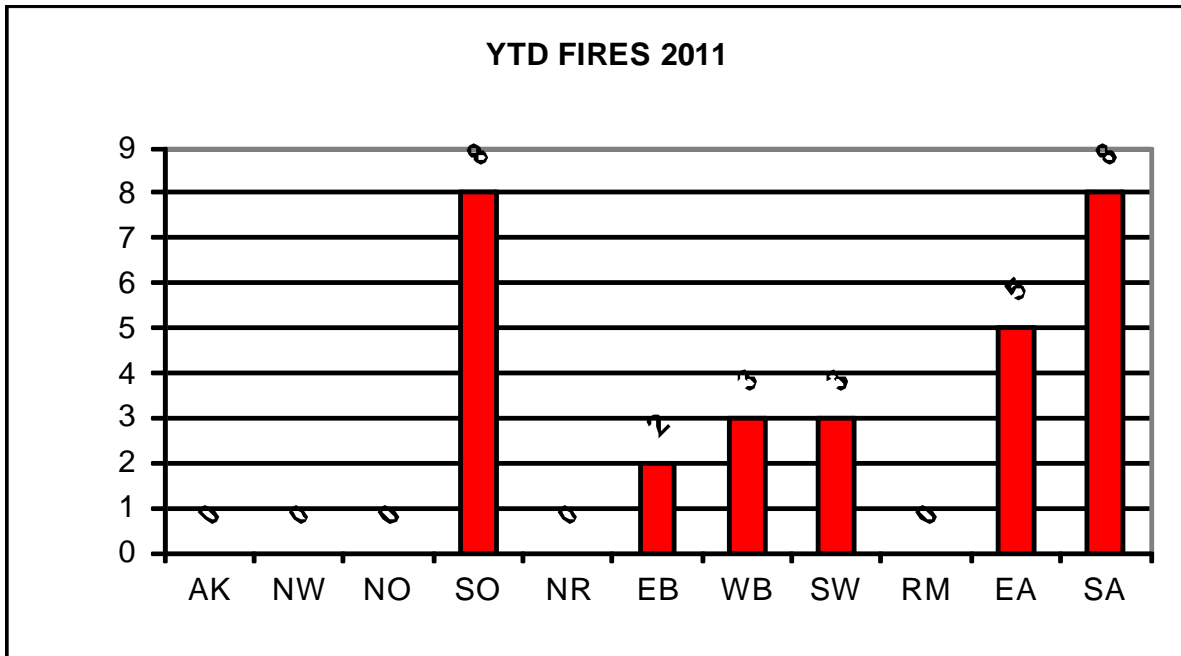

Updated January 27, 2012

Year to Date Reported Fires and Acres by Geographic Area

Year to Date Reported Fires and Acres by Agency

Year to Date Reported Prescribed Fires and Acres by Geographic Area

Year to Date Reported Prescribed Fires and Acres by Agency

Resources Reported Committed Today by Type

Data source: Situation reports and Large Incident Status Summary reports from the Fire and Aviation Management Web Applications system (FAMWEB).

Report compiled by the National Interagency Coordination Center, Boise, Idaho.