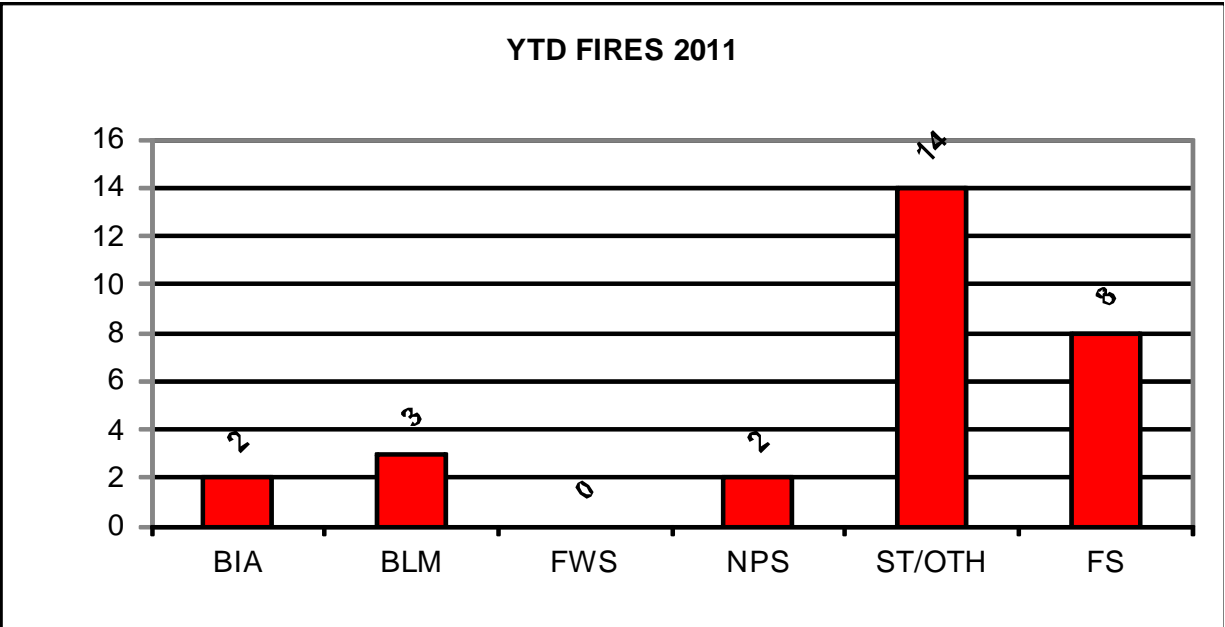

Year to Date Reported Fires and Acres by Agency