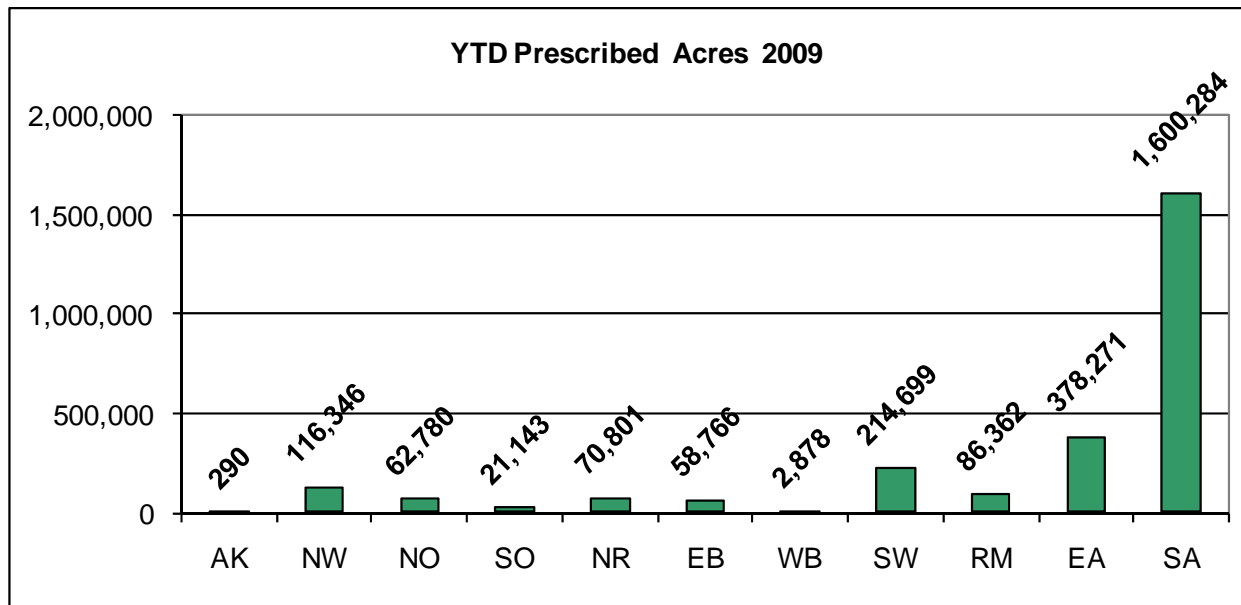

Updated November 20, 2009

Year to Date Reported Fires and Acres by Geographic Area

Year to Date Reported Fires and Acres by Agency

Year to Date Reported Prescribed Fires and Acres by Geographic Area

Year to Date Reported Prescribed Fires and Acres by Agency

Resources Reported Committed Today by Type

Data source: Situation reports and Large Incident Status Summary reports from the Fire and Aviation Management Web Applications system (FAMWEB).

Report compiled by the National Interagency Coordination Center, Boise, Idaho.