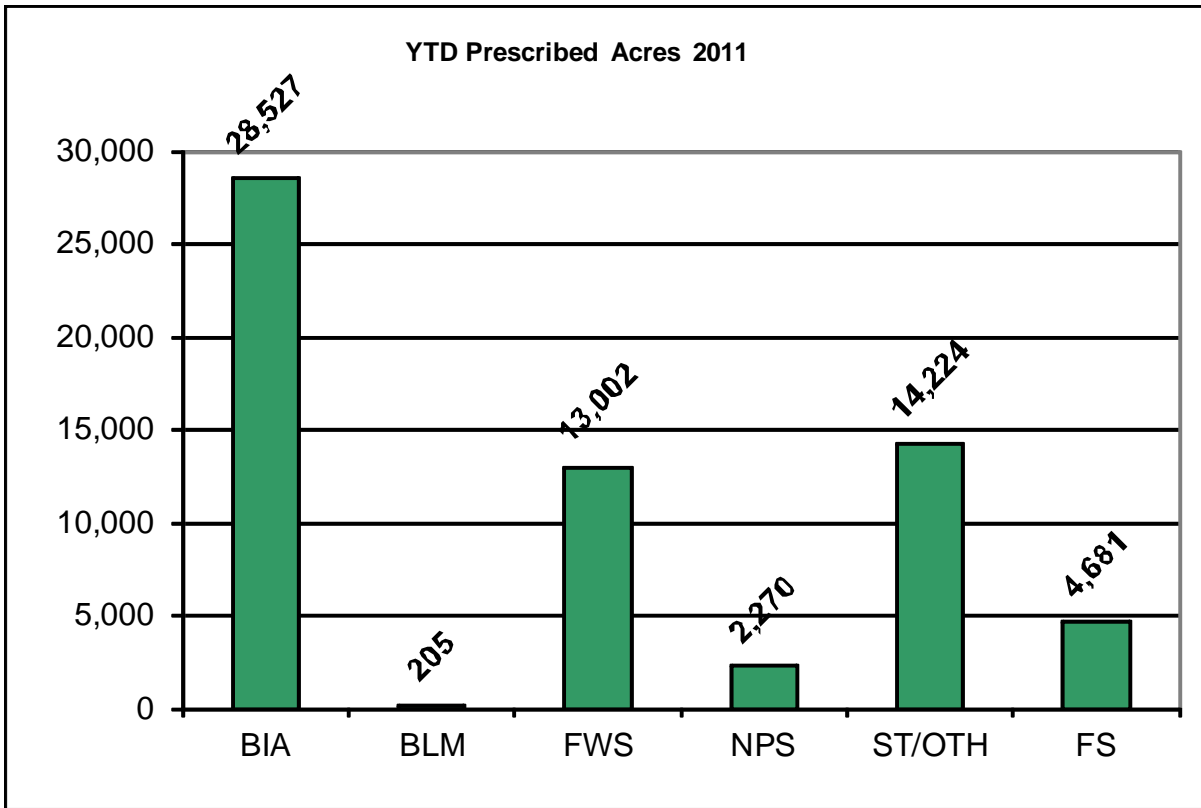

Updated January 27, 2012

Year to Date Reported Fires and Acres by Geographic Area

Year to Date Reported Fires and Acres by Agency

Year to Date Reported Prescribed Fires and Acres by Geographic Area

Year to Date Reported Prescribed Fires and Acres by Agency

Resources Reported Committed Today by Type

Data source: Situation reports and Large Incident Status Summary reports from the Fire and Aviation Management Web Applications system (FAMWEB).

Report compiled by the National Interagency Coordination Center, Boise, Idaho.