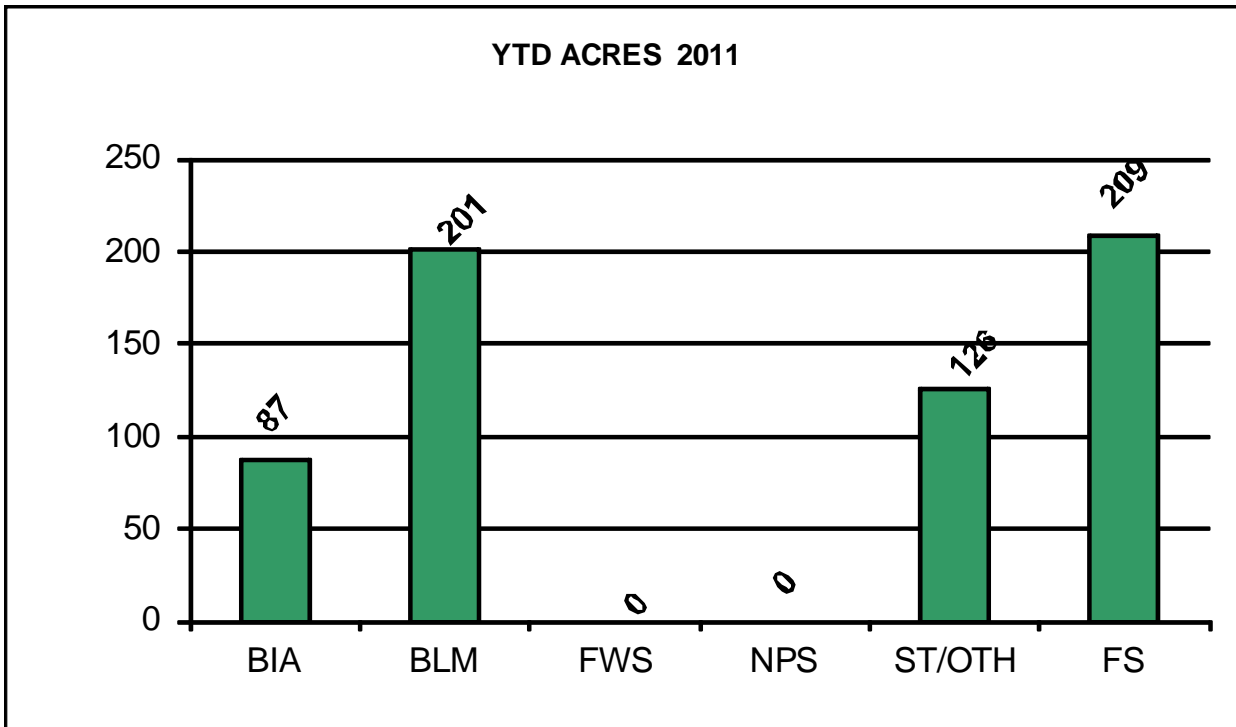

Updated January 27, 2012

Year to Date Reported Fires and Acres by Geographic Area

Year to Date Reported Fires and Acres by Agency

Year to Date Reported Prescribed Fires and Acres by Geographic Area

Year to Date Reported Prescribed Fires and Acres by Agency

Resources Reported Committed Today by Type

Data source: Situation reports and Large Incident Status Summary reports from the Fire and Aviation Management Web Applications system (FAMWEB).

Report compiled by the National Interagency Coordination Center, Boise, Idaho.