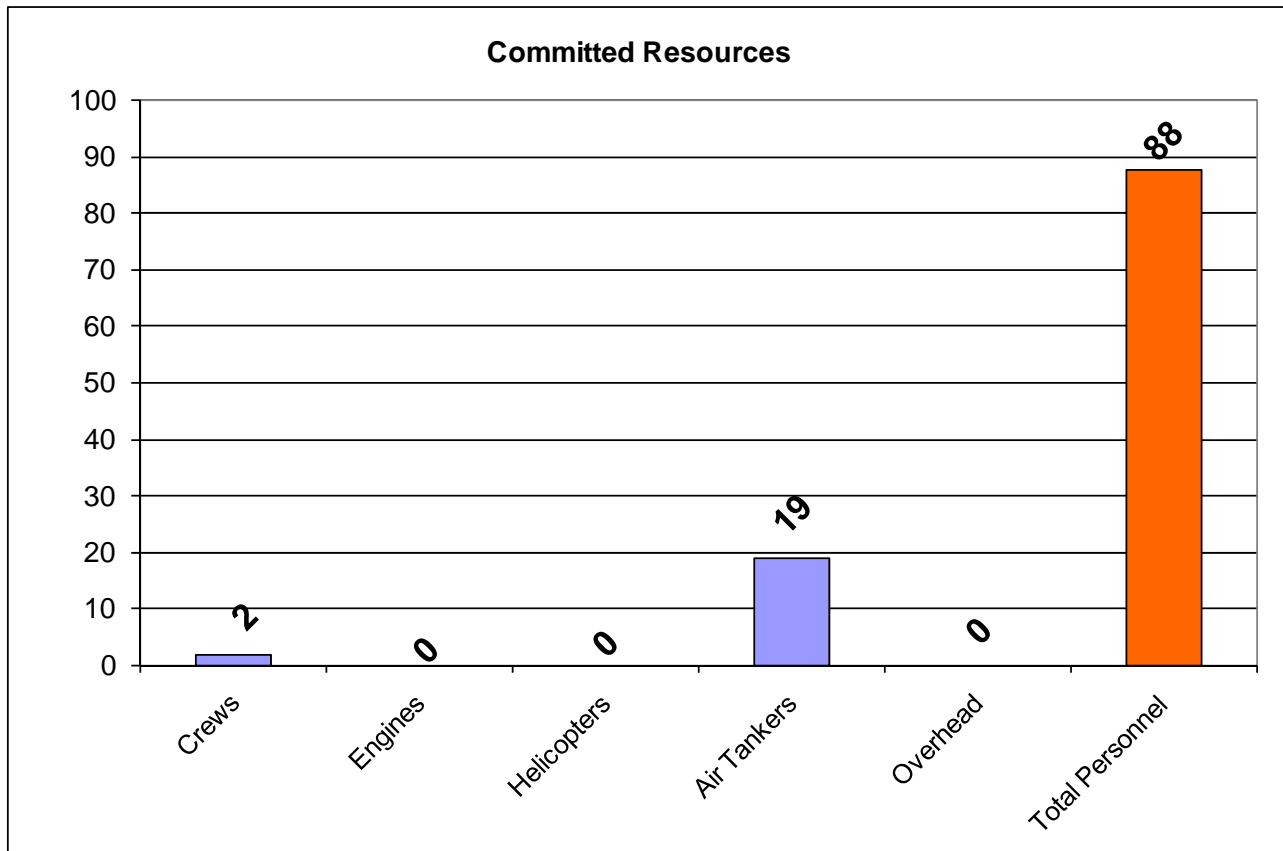

Updated November 20, 2009

Year to Date Reported Fires and Acres by Geographic Area

Year to Date Reported Fires and Acres by Agency

Year to Date Reported Prescribed Fires and Acres by Geographic Area

Year to Date Reported Prescribed Fires and Acres by Agency

Resources Reported Committed Today by Type

Data source: Situation reports and Large Incident Status Summary reports from the Fire and Aviation Management Web Applications system (FAMWEB).

Report compiled by the National Interagency Coordination Center, Boise, Idaho.