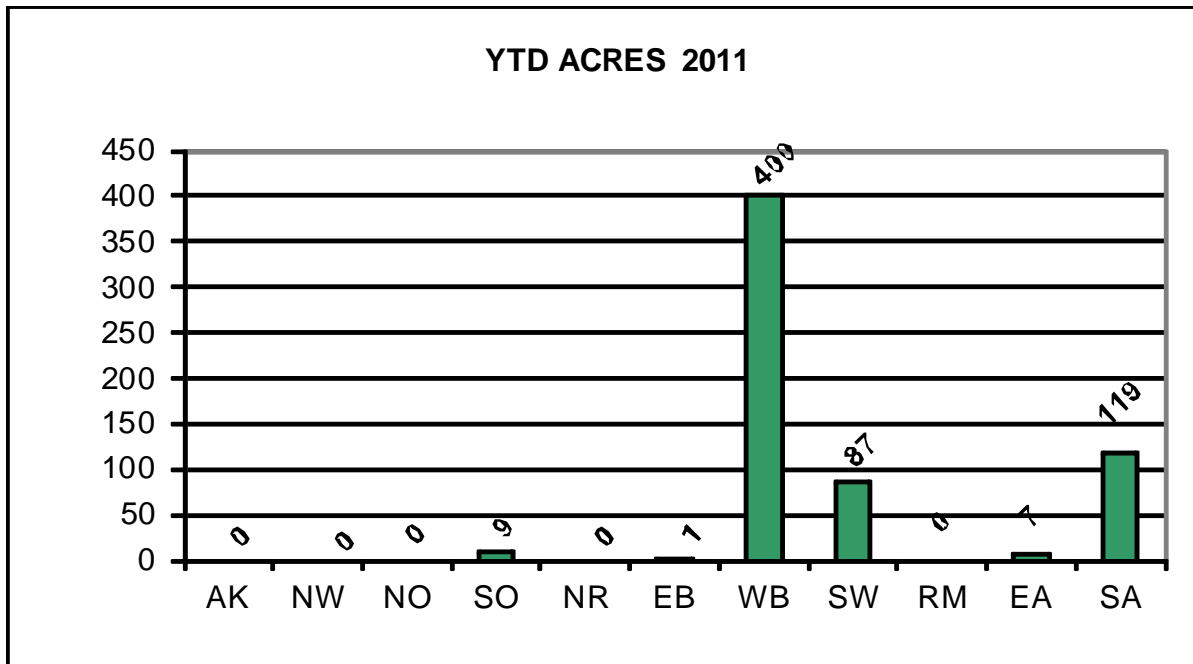

Updated January 27, 2012

Year to Date Reported Fires and Acres by Geographic Area

Year to Date Reported Fires and Acres by Agency

Year to Date Reported Prescribed Fires and Acres by Geographic Area

Year to Date Reported Prescribed Fires and Acres by Agency

Resources Reported Committed Today by Type

Data source: Situation reports and Large Incident Status Summary reports from the Fire and Aviation Management Web Applications system (FAMWEB).

Report compiled by the National Interagency Coordination Center, Boise, Idaho.