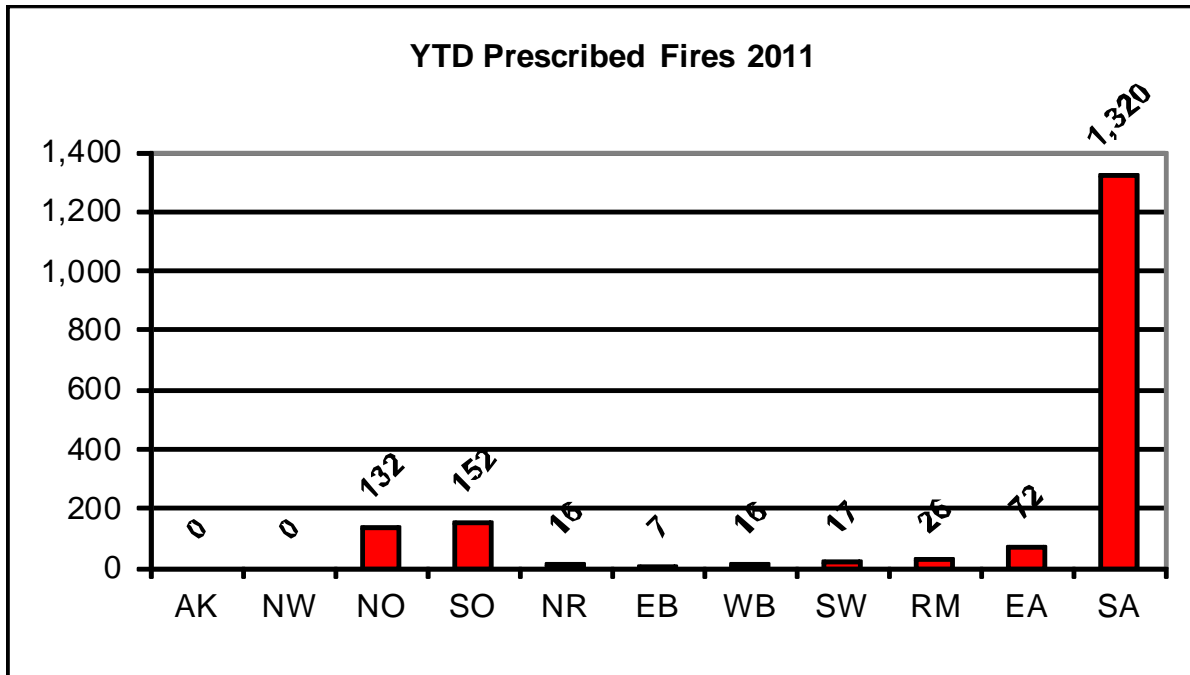

Year to Date Reported Prescribed Fires and Acres by Geographic Area