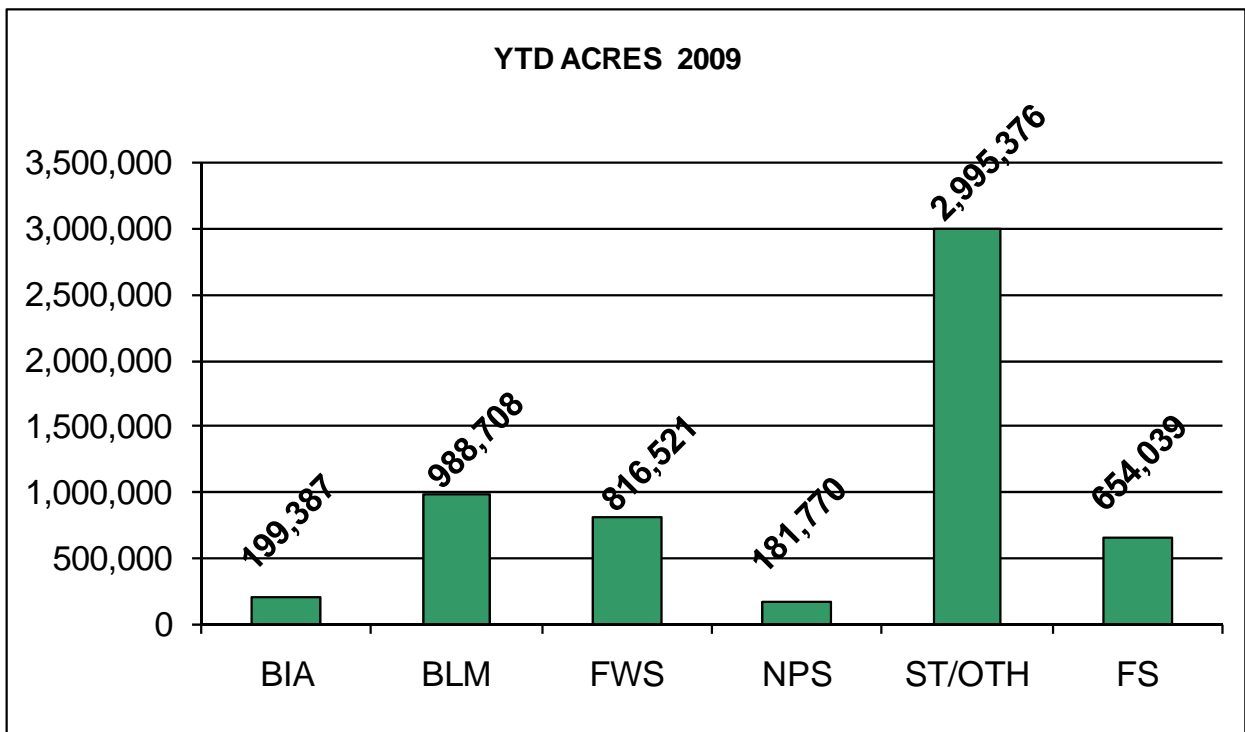

Updated November 20, 2009

Year to Date Reported Fires and Acres by Geographic Area

Year to Date Reported Fires and Acres by Agency

Year to Date Reported Prescribed Fires and Acres by Geographic Area

Year to Date Reported Prescribed Fires and Acres by Agency

Resources Reported Committed Today by Type

Data source: Situation reports and Large Incident Status Summary reports from the Fire and Aviation Management Web Applications system (FAMWEB).

Report compiled by the National Interagency Coordination Center, Boise, Idaho.