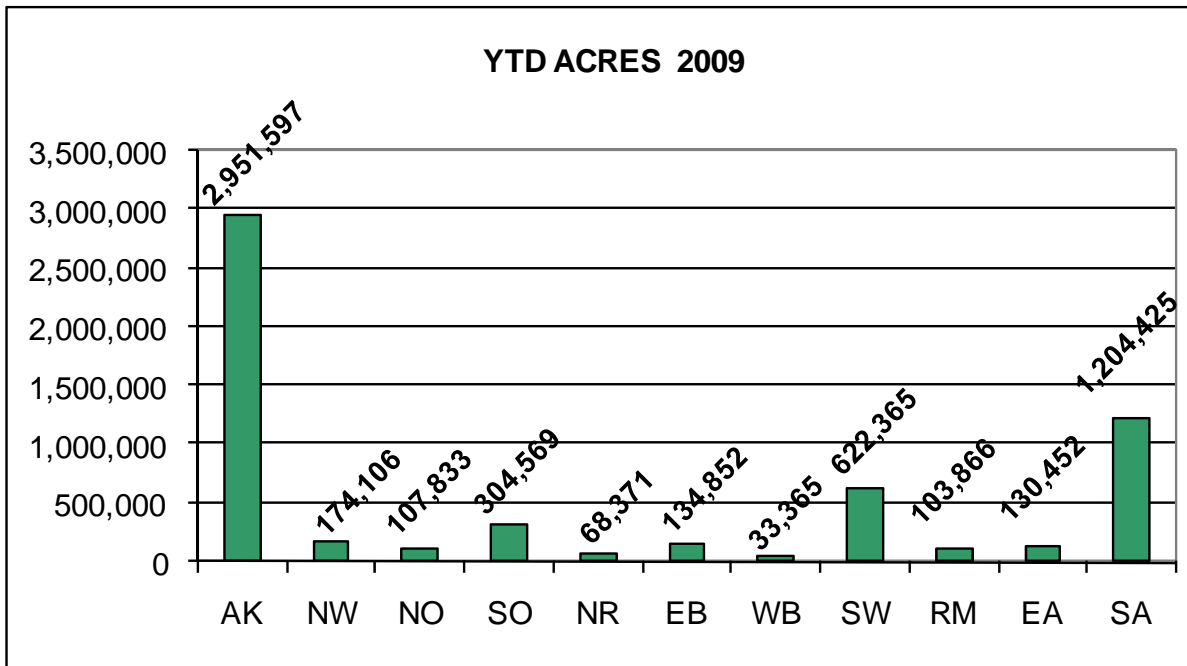

Updated November 20, 2009

Year to Date Reported Fires and Acres by Geographic Area

Year to Date Reported Fires and Acres by Agency

Year to Date Reported Prescribed Fires and Acres by Geographic Area

Year to Date Reported Prescribed Fires and Acres by Agency

Resources Reported Committed Today by Type

Data source: Situation reports and Large Incident Status Summary reports from the Fire and Aviation Management Web Applications system (FAMWEB).

Report compiled by the National Interagency Coordination Center, Boise, Idaho.