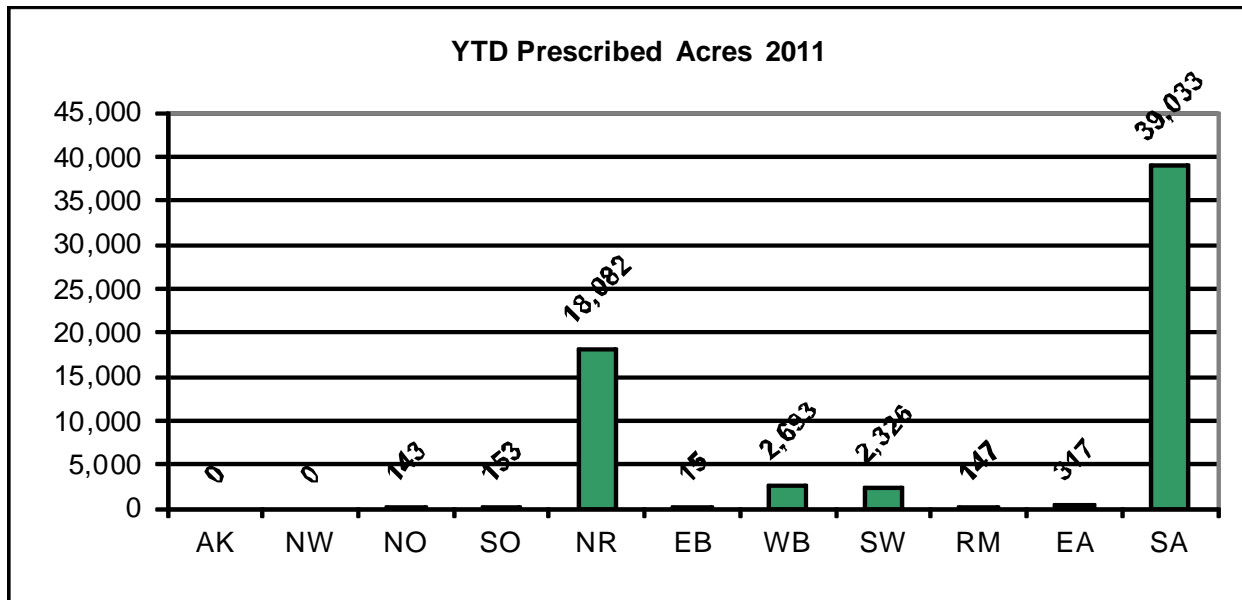

Year to Date Reported Prescribed Fires and Acres by Geographic Area