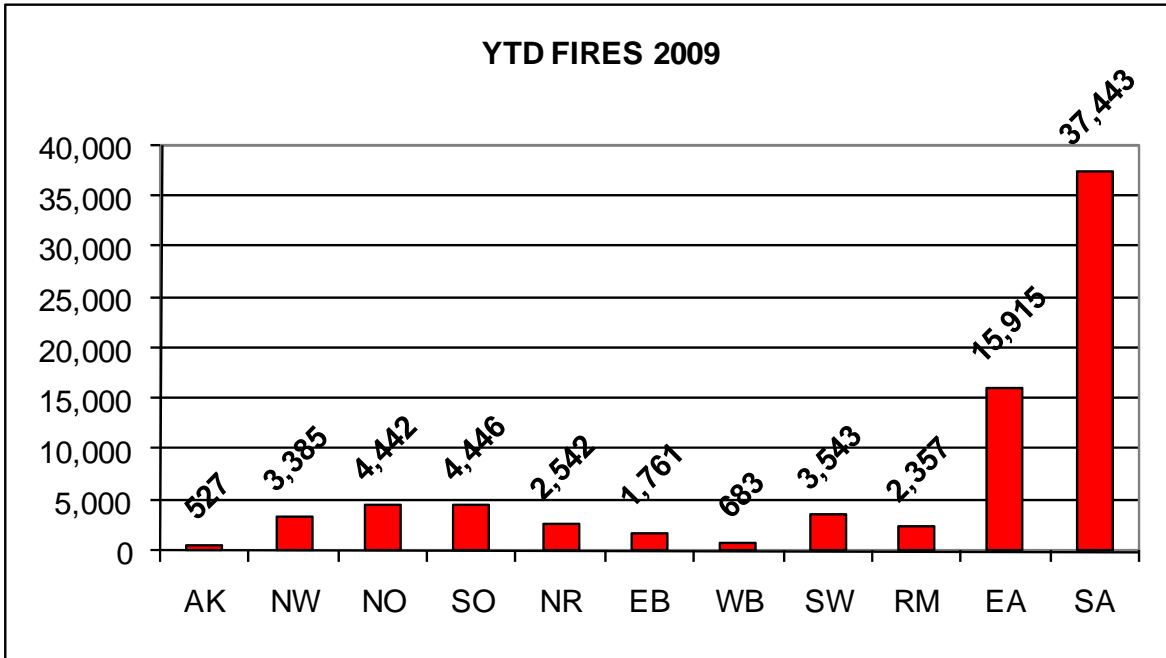

Updated November 20, 2009

Year to Date Reported Fires and Acres by Geographic Area