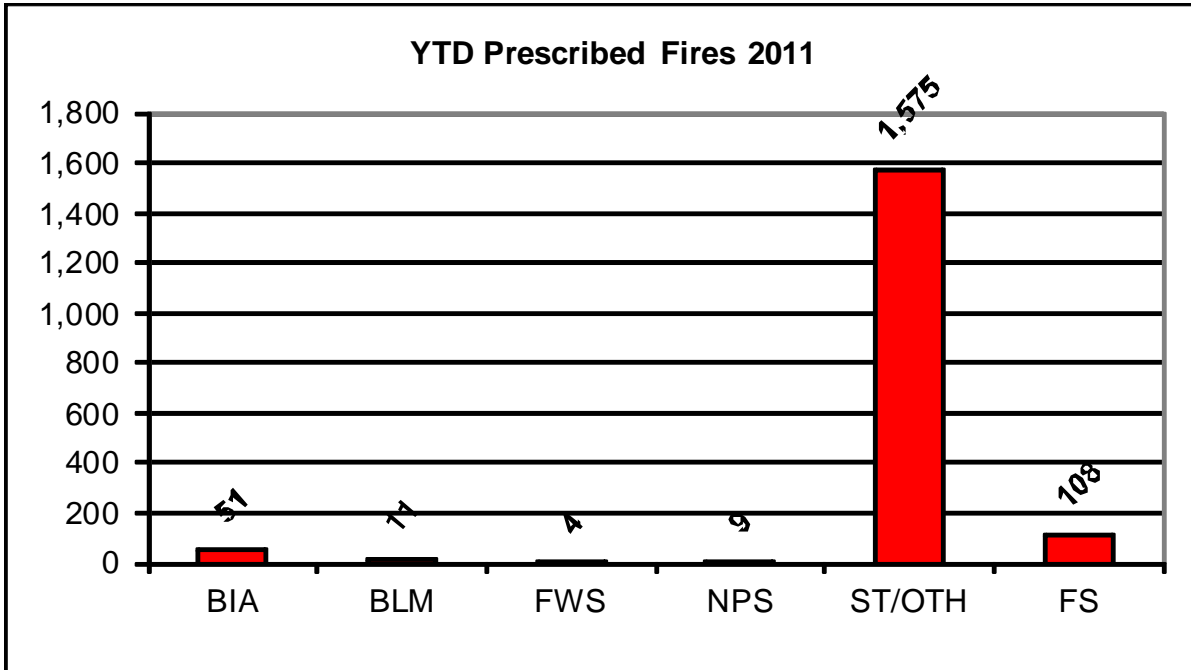

Resources Reported Committed Today by Type

Data source: Situation reports and Large Incident Status Summary reports from the Fire and Aviation Management Web Applications system (FAMWEB).

Report compiled by the National Interagency Coordination Center, Boise, Idaho.