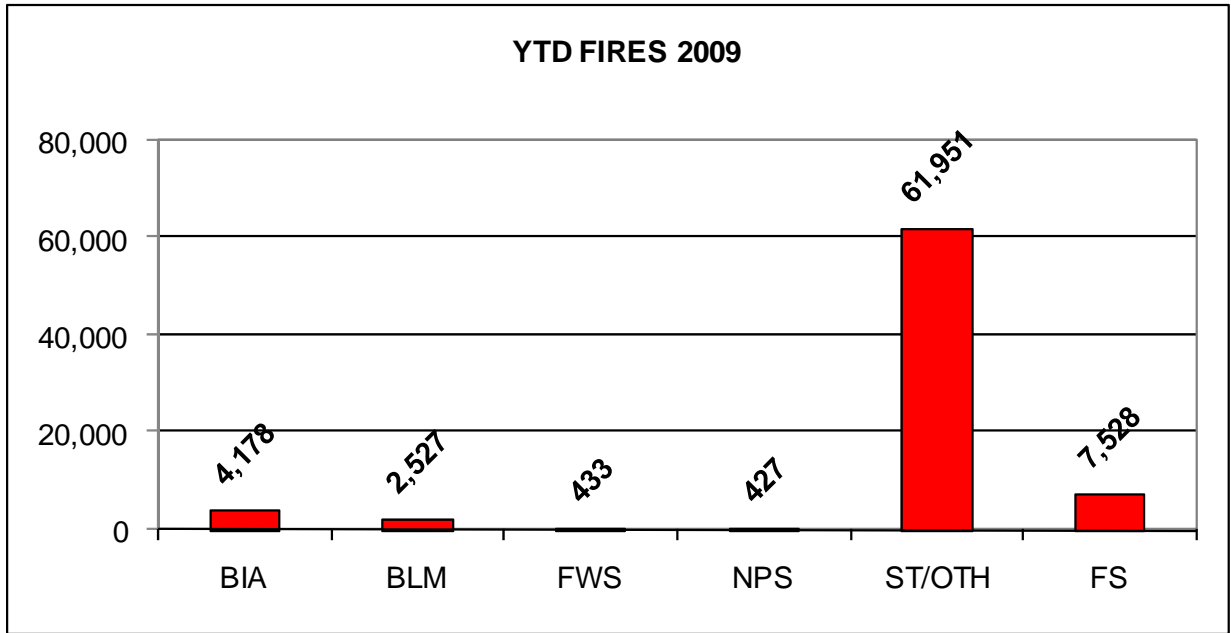

Updated November 20, 2009

Year to Date Reported Fires and Acres by Geographic Area

Year to Date Reported Fires and Acres by Agency

Year to Date Reported Prescribed Fires and Acres by Geographic Area

Year to Date Reported Prescribed Fires and Acres by Agency

Resources Reported Committed Today by Type

Data source: Situation reports and Large Incident Status Summary reports from the Fire and Aviation Management Web Applications system (FAMWEB).

Report compiled by the National Interagency Coordination Center, Boise, Idaho.