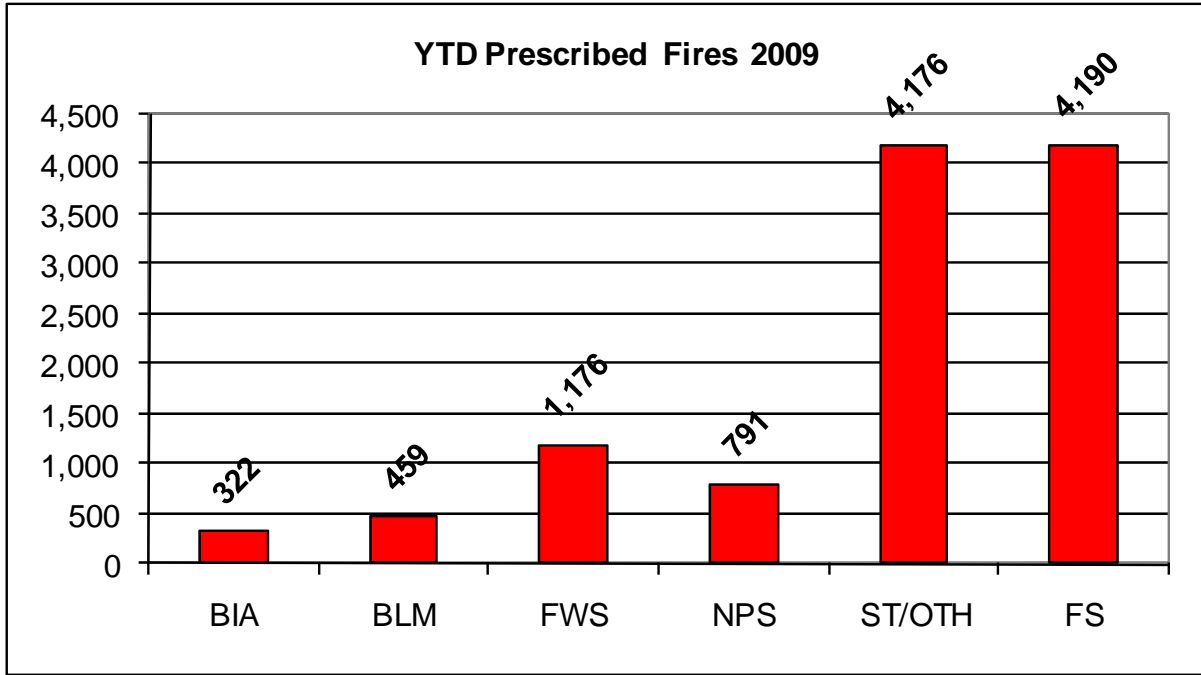

Resources Reported Committed Today by Type

Data source: Situation reports and Large Incident Status Summary reports from the Fire and Aviation Management Web Applications system (FAMWEB).

Report compiled by the National Interagency Coordination Center, Boise, Idaho.