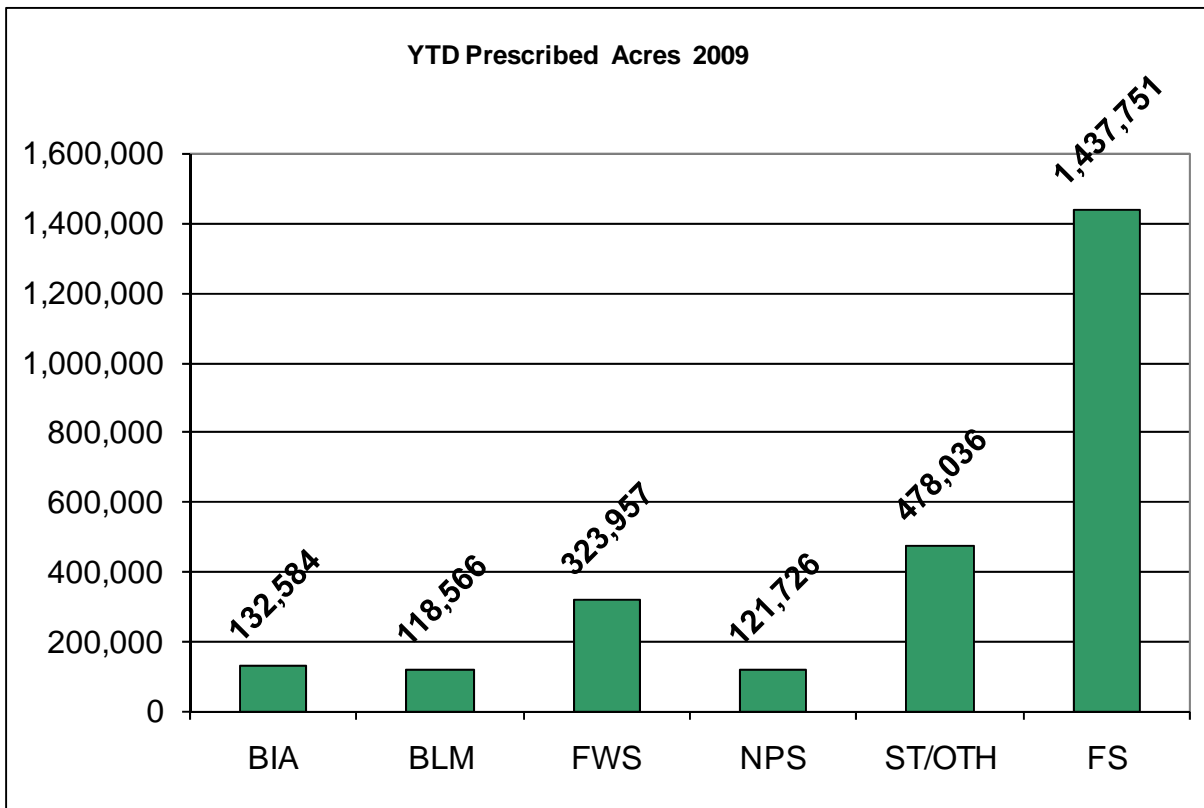

Updated November 20, 2009

Year to Date Reported Fires and Acres by Geographic Area

Year to Date Reported Fires and Acres by Agency

Year to Date Reported Prescribed Fires and Acres by Geographic Area

Year to Date Reported Prescribed Fires and Acres by Agency

Resources Reported Committed Today by Type

Data source: Situation reports and Large Incident Status Summary reports from the Fire and Aviation Management Web Applications system (FAMWEB).

Report compiled by the National Interagency Coordination Center, Boise, Idaho.