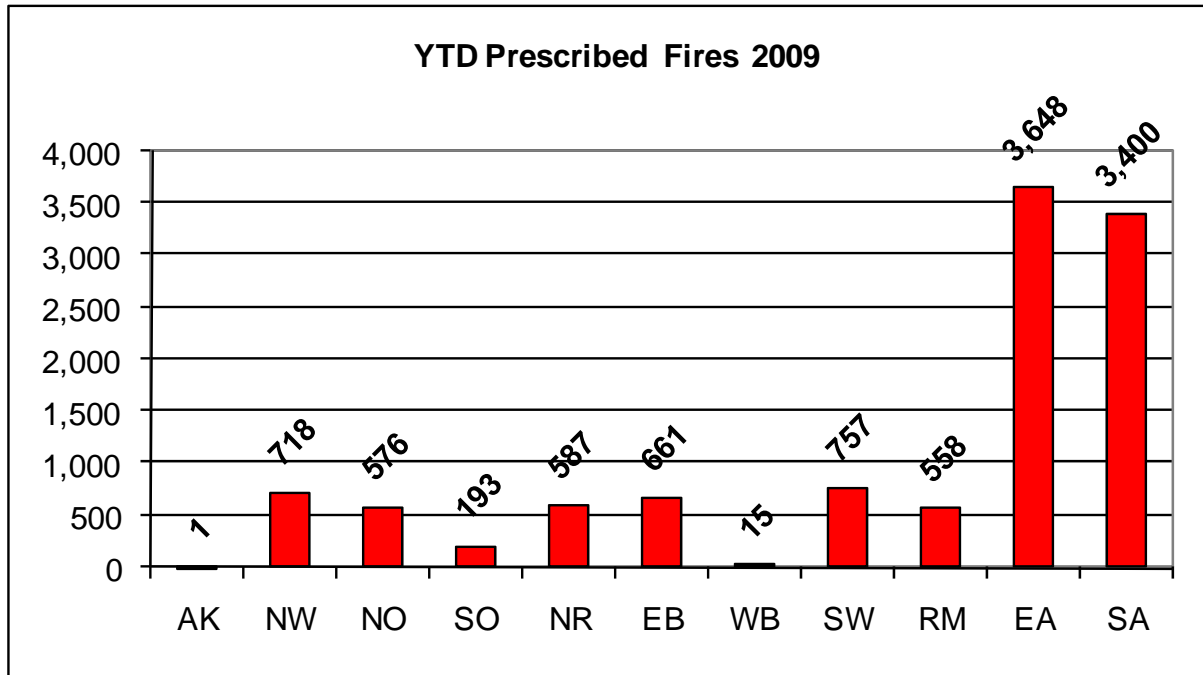

Year to Date Reported Prescribed Fires and Acres by Geographic Area