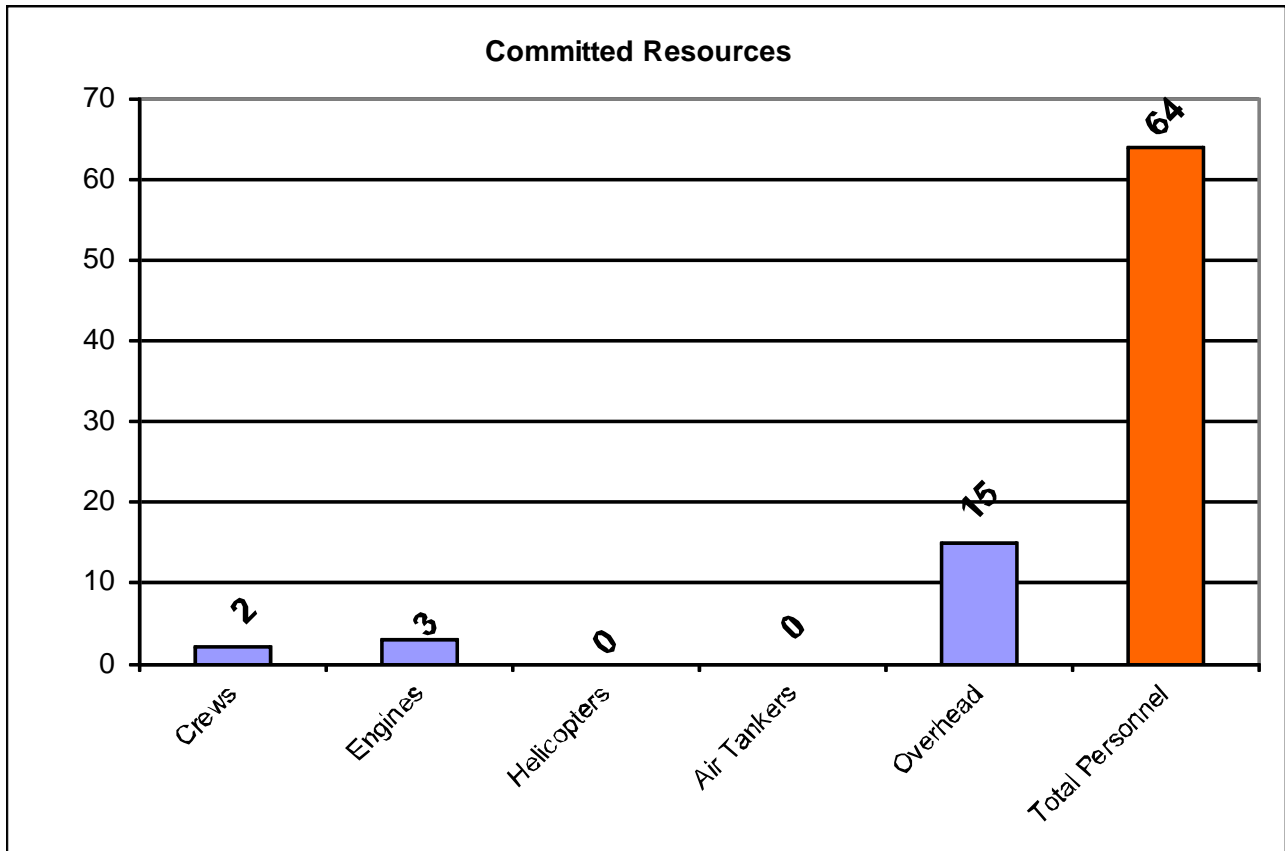

Updated January 27, 2012

Year to Date Reported Fires and Acres by Geographic Area

Year to Date Reported Fires and Acres by Agency

Year to Date Reported Prescribed Fires and Acres by Geographic Area

Year to Date Reported Prescribed Fires and Acres by Agency

Resources Reported Committed Today by Type

Data source: Situation reports and Large Incident Status Summary reports from the Fire and Aviation Management Web Applications system (FAMWEB).

Report compiled by the National Interagency Coordination Center, Boise, Idaho.