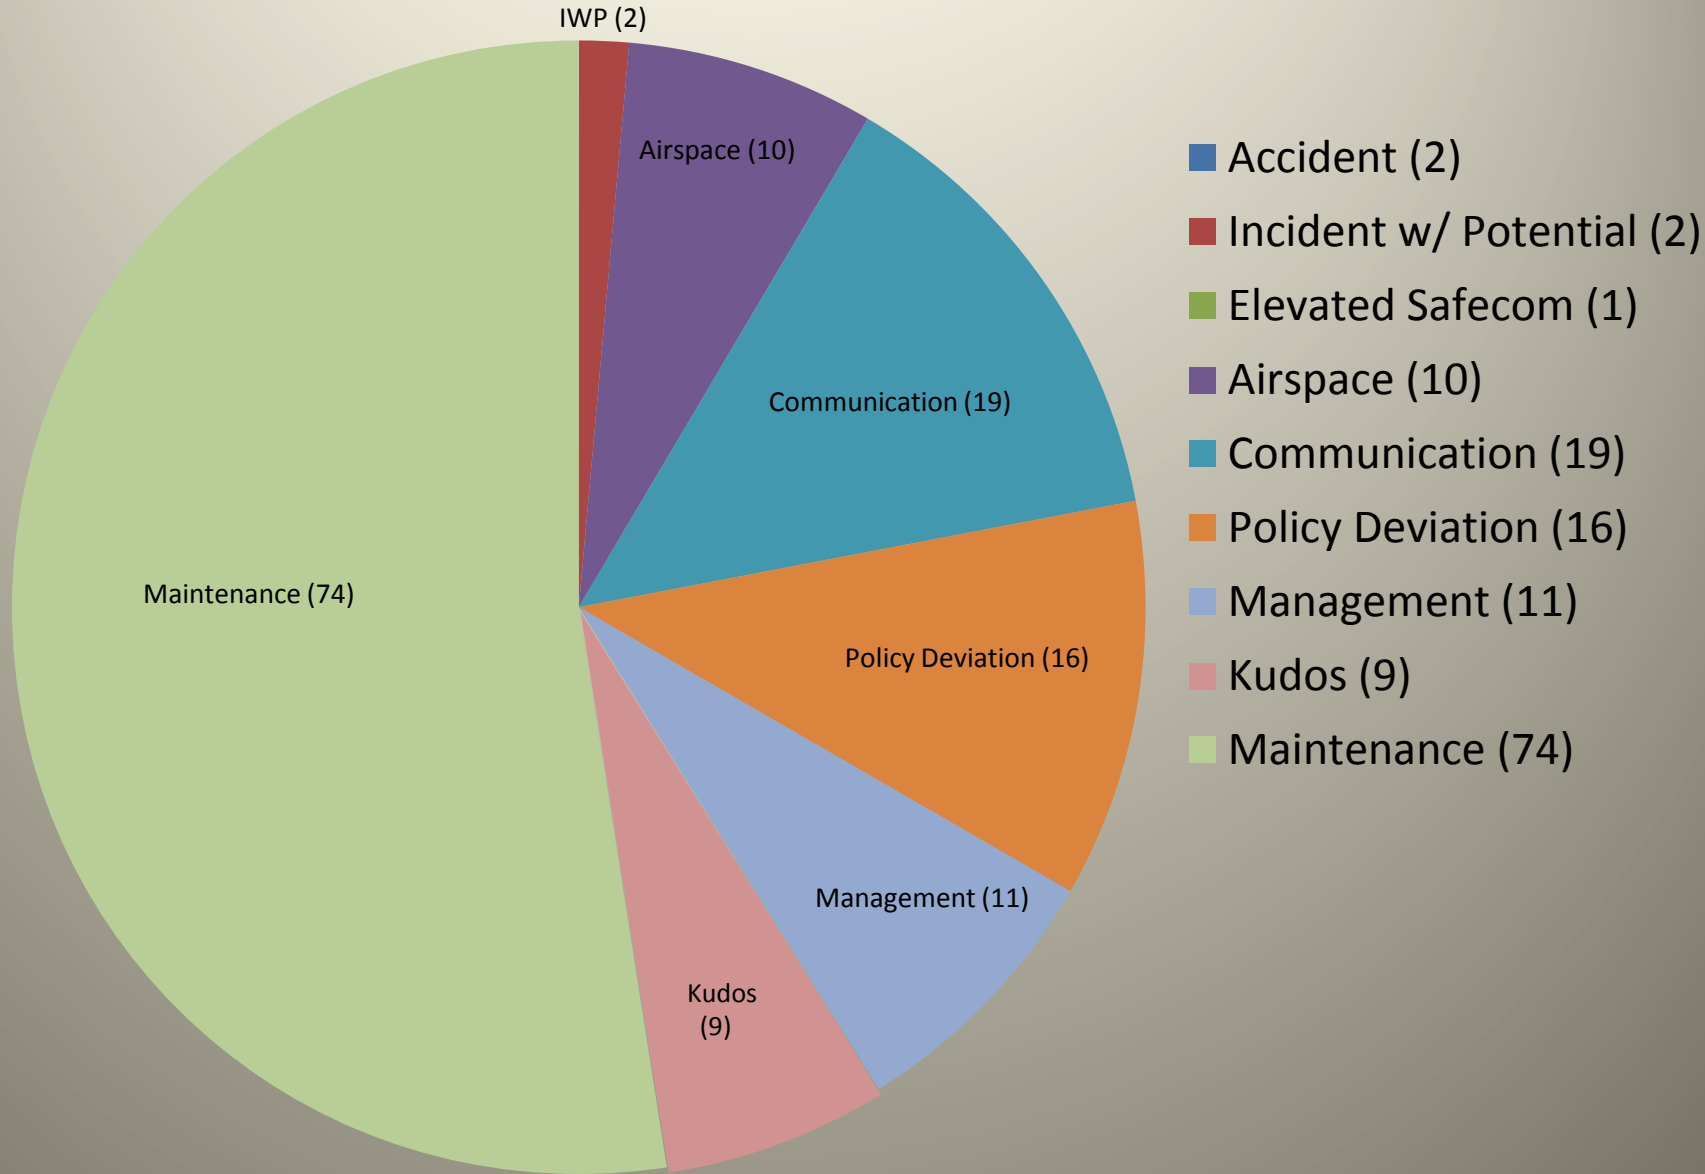

2012 BLM Safecomms

FY 12 Safecomms All Users

- 1011

FY 12 Total BLM Safecomms

- 141

- Total
- BLM *Other (13)
- BLM EX-USE Heli (45)
- BLM SEAT (14)
- BLM Airplane (44)
- BLM Multi Engine (16)
- Kudos (9)

*Other : Fuel Truck, airward, training, airspace, management

2012 BLM SAFECOMS

2012 BLM Safecomms

By State (141)

2012 BLM Safecomms by Aircraft Type

FY 05-12 BLM Safecomms

Total Flt Hrs.	30339	32173	28099	18501	17453	19862	17236	30322
RW	12270	10410	9957	6404	6589	8831	6227	12285
FW	18069	13719	11211	6916	7432	8527	8643	12169
SEAT	Included w/FW	8044	6581	4921	1817	1493	2366	5868