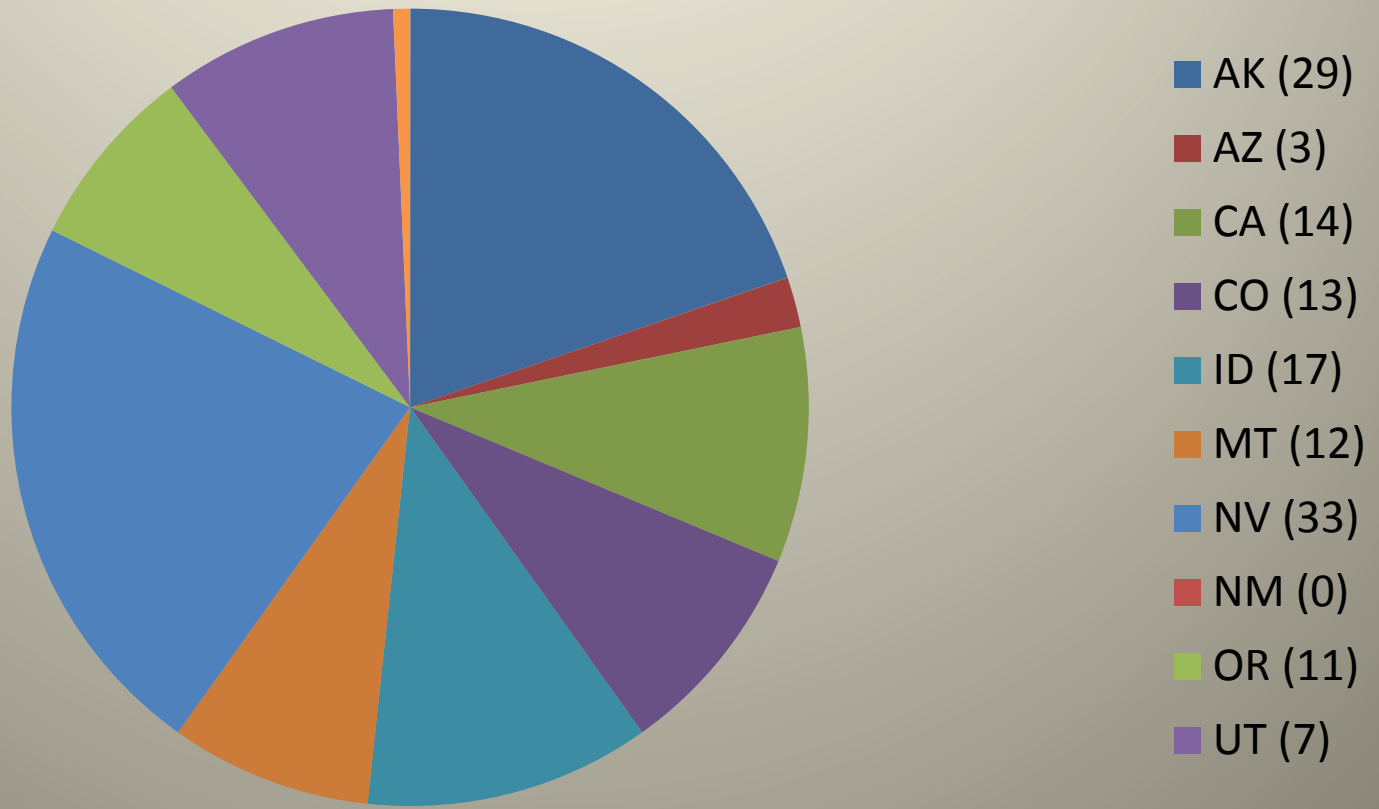

2012 BLM Safecomms

FY 12 Safecomms All Users

- 1011

FY 12 Total BLM Safecomms

- 141

- Total
- BLM *Other (13)
- BLM EX-USE Heli (45)
- BLM SEAT (14)
- BLM Airplane (44)
- BLM Multi Engine (16)
- Kudos (9)

*Other : Fuel Truck, airward, training, airspace, management

2012 BLM SAFECOMS

2012 BLM Safecomms

By State (141)

2012 BLM Safecomms by Aircraft Type

FY 05-12 BLM Safecomms

Total Flt Hrs.	30339	32173	28099	18501	17453	19862	17236	30322
RW	12270	10410	9957	6404	6589	8831	6227	12285
FW	18069	13719	11211	6916	7432	8527	8643	12169
SEAT	Included w/FW	8044	6581	4921	1817	1493	2366	5868