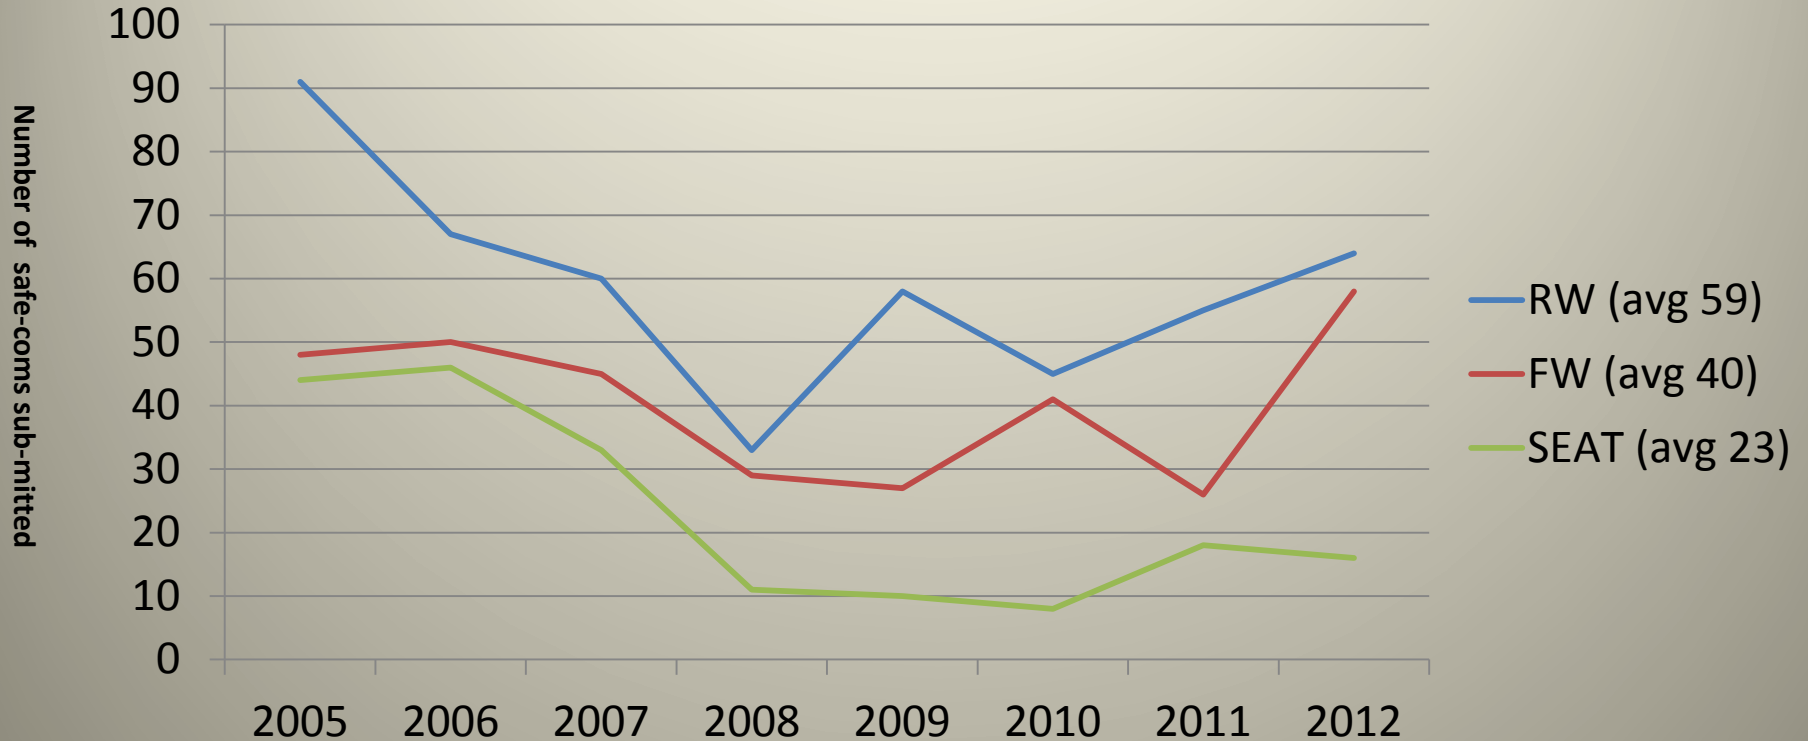

2012 BLM SAFECOMS

2012 BLM Safecomms

By State (141)

2012 BLM Safecomms by Aircraft Type

FY 05-12 BLM Safecomms

Total Flt Hrs.	30339	32173	28099	18501	17453	19862	17236	30322
RW	12270	10410	9957	6404	6589	8831	6227	12285
FW	18069	13719	11211	6916	7432	8527	8643	12169
SEAT	Included w/FW	8044	6581	4921	1817	1493	2366	5868