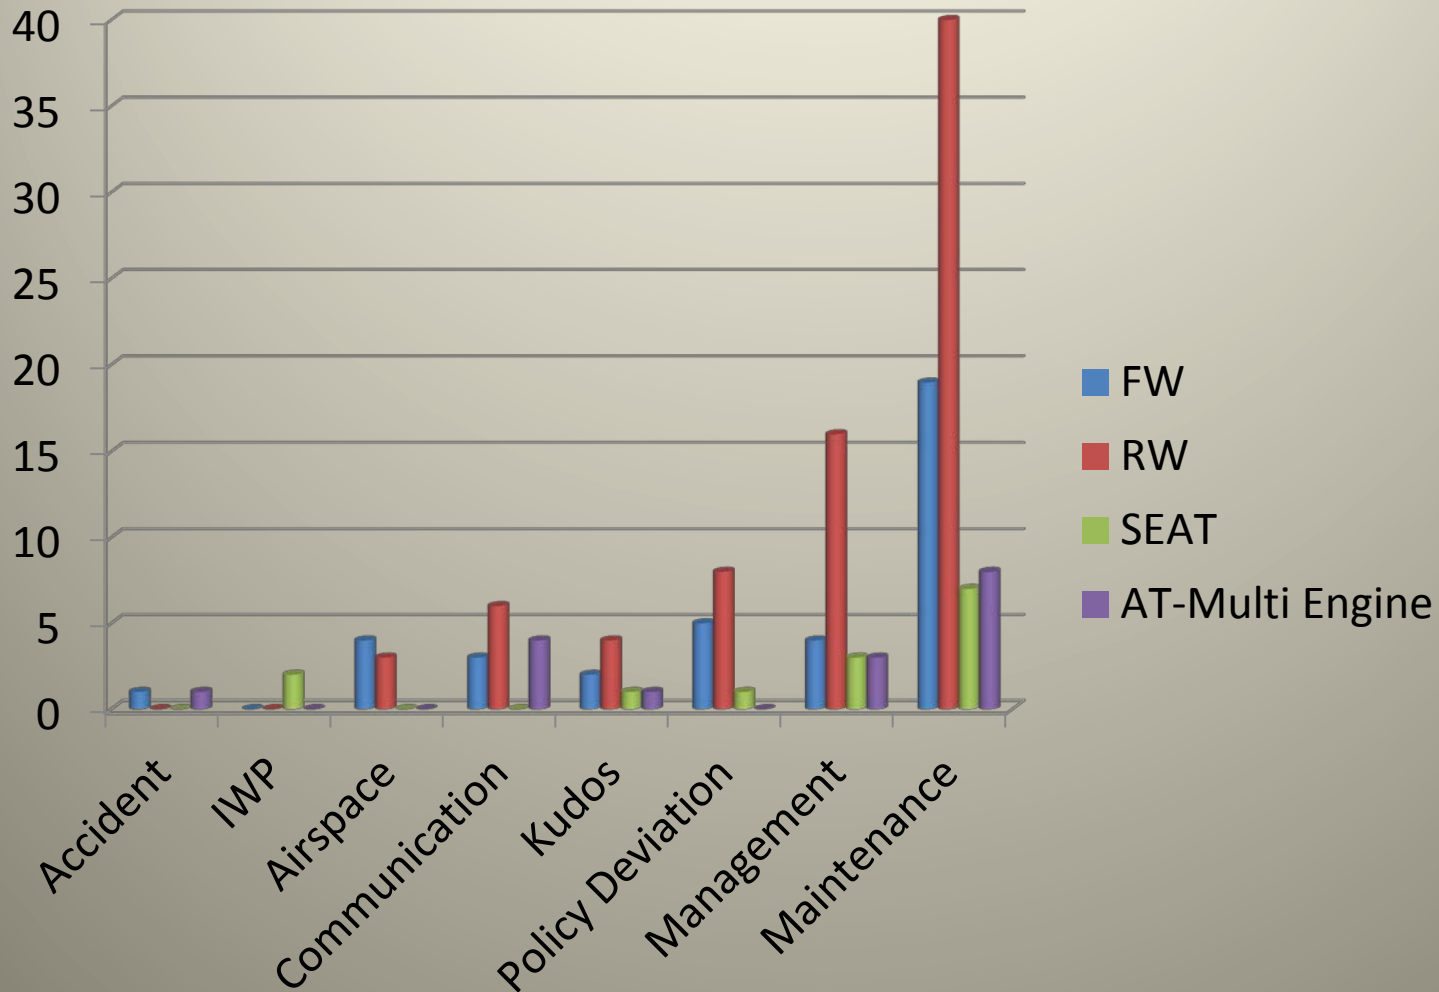

2012 BLM Safecomms

FY 12 Safecomms All Users

- 1011

FY 12 Total BLM Safecomms

- 141

- Total
- BLM *Other (13)
- BLM EX-USE Heli (45)
- BLM SEAT (14)
- BLM Airplane (44)
- BLM Multi Engine (16)
- Kudos (9)

*Other : Fuel Truck, airward, training, airspace, management

2012 BLM SAFECOMS

2012 BLM Safecomms

By State (141)

2012 BLM Safecomms by Aircraft Type

FY 05-12 BLM Safecomms

Total Flt Hrs.	30339	32173	28099	18501	17453	19862	17236	30322
RW	12270	10410	9957	6404	6589	8831	6227	12285
FW	18069	13719	11211	6916	7432	8527	8643	12169
SEAT	Included w/FW	8044	6581	4921	1817	1493	2366	5868