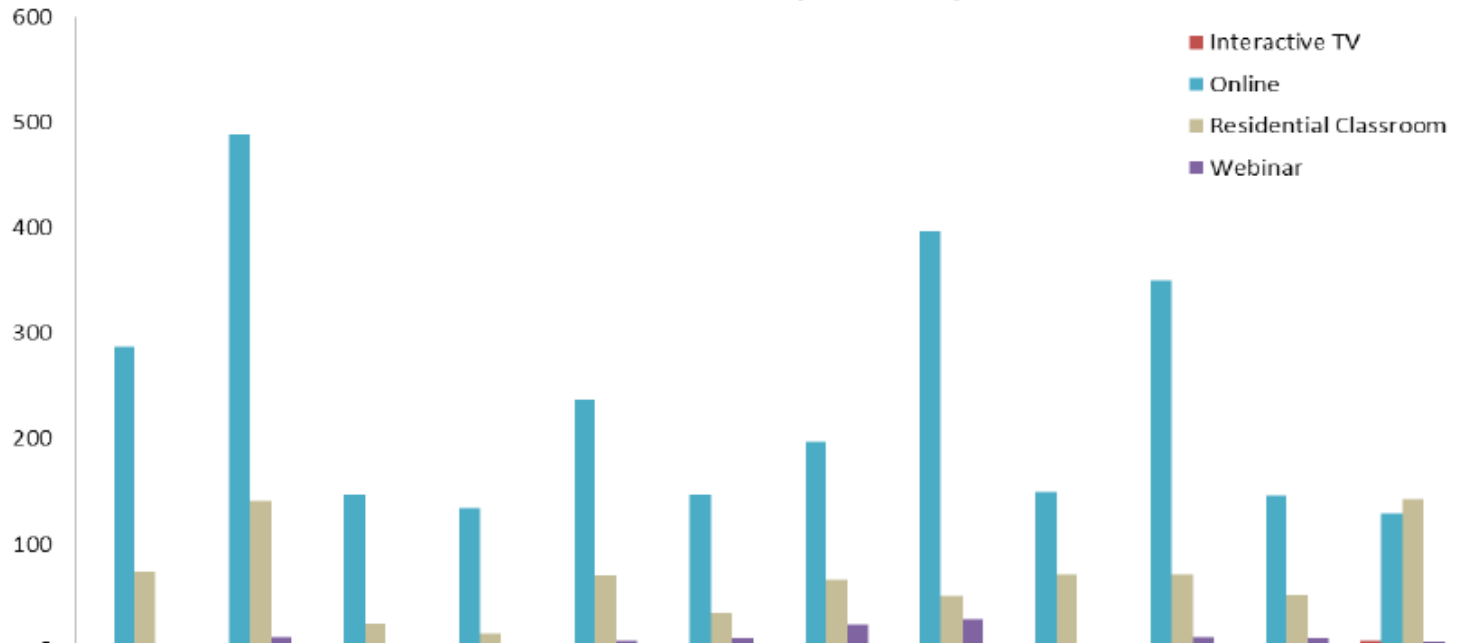

2015 Bureau of Land Management Interagency Aviation Training (IAT) Delivery Report

Interagency Aviation Training Summary Bureau of Land Management

FY2015 Student Completions by State

		Alaska	Arizona	California	Colorado	Idaho	Montana/ Dakotas	Nevada	New Mexico	Oregon Washingt on	Utah	Wyoming
■ Interactive TV	2				1			1				8
■ Online	287	489	147	134	237	147	197	397	149	350	146	129
■ Residential Classroom	73	141	25	15	70	34	66	51	71	71	52	143
■ Webinar	3	12	2	3	8	10	24	29	2	11	10	7