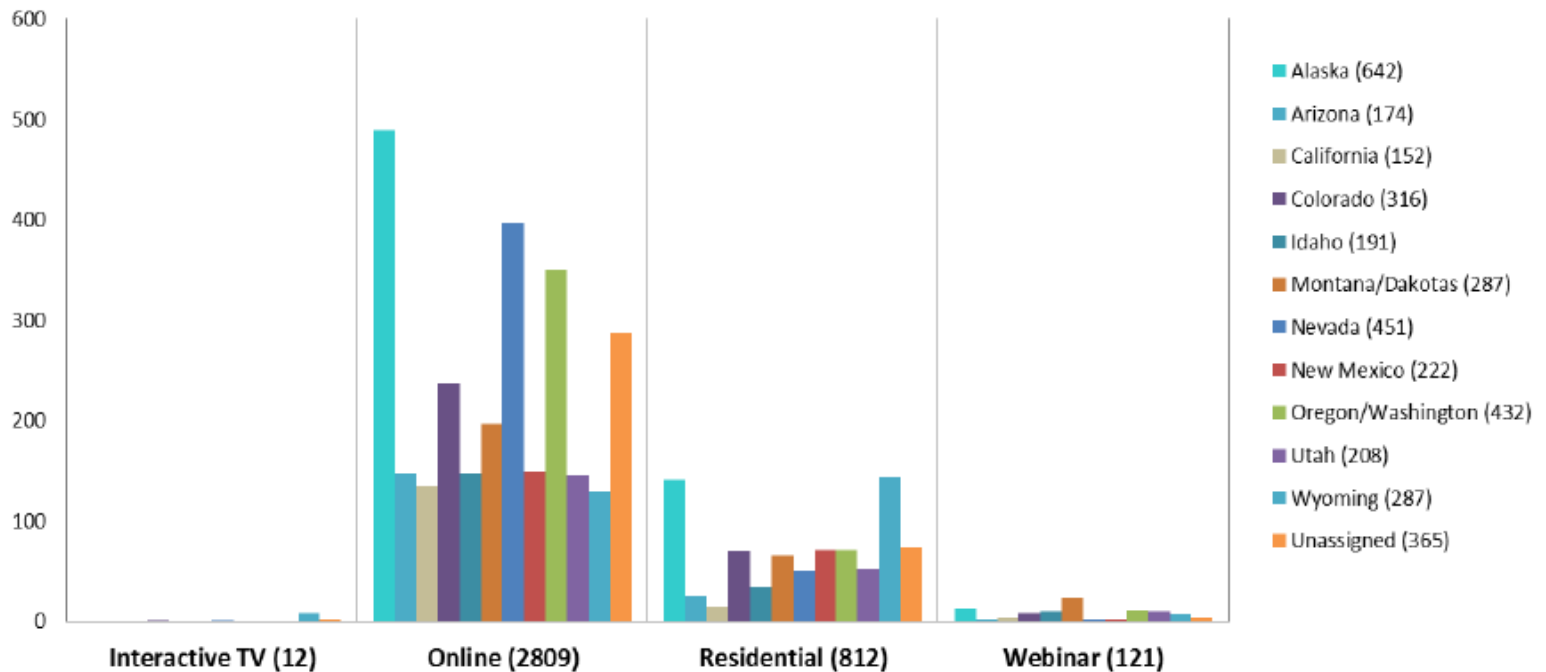

2015 Bureau of Land Management Interagency Aviation Training (IAT) Delivery Report

Interagency Aviation Training Summary Bureau of Land Management

FY2015 Student Completions by Delivery Method