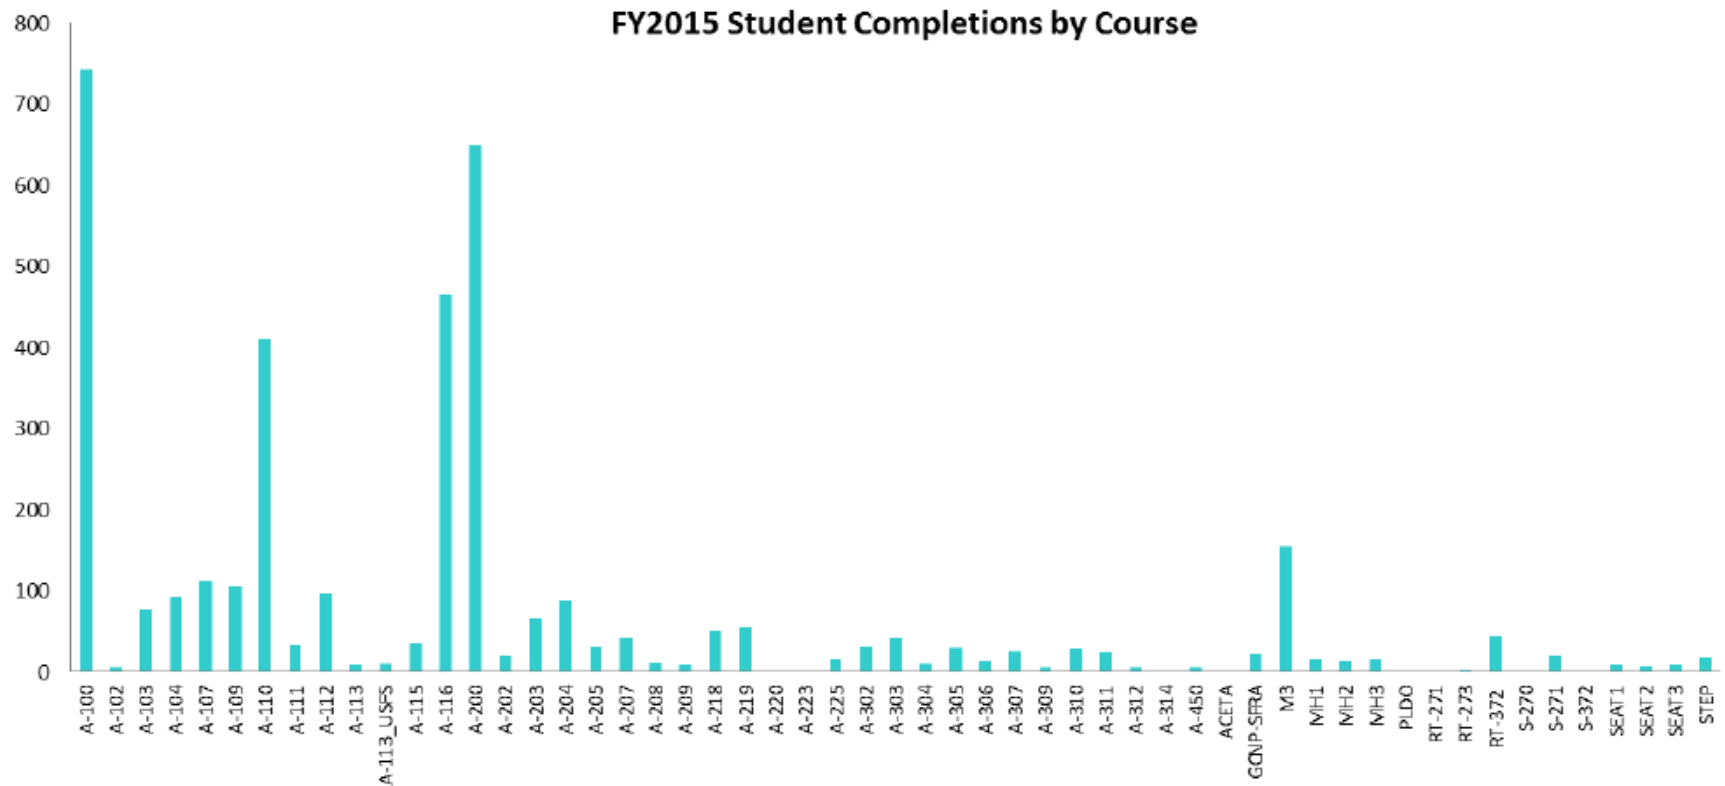

2015 Bureau of Land Management Interagency Aviation Training (IAT) Delivery Report

Interagency Aviation Training Summary Bureau of Land Management