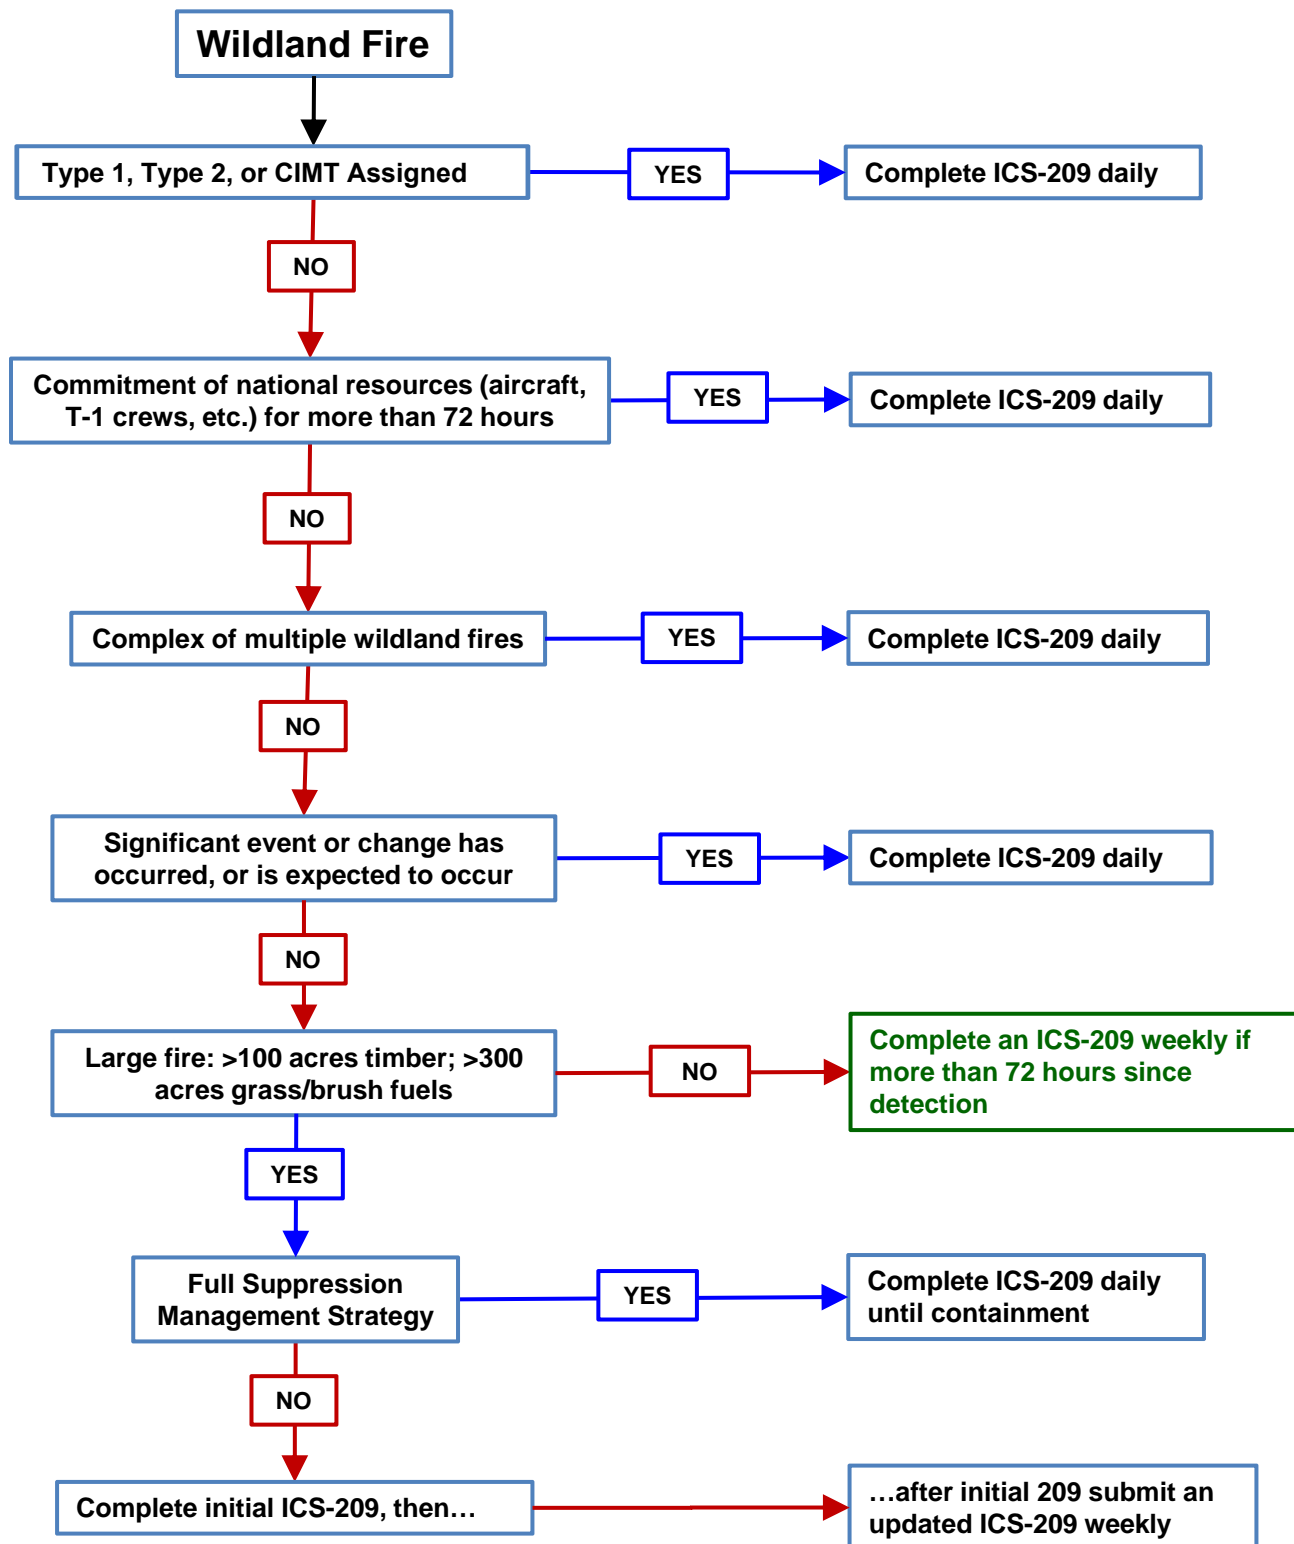

When to Report Wildland Fire Incidents with an ICS-209

A final 209 shall be completed at containment and/or control.