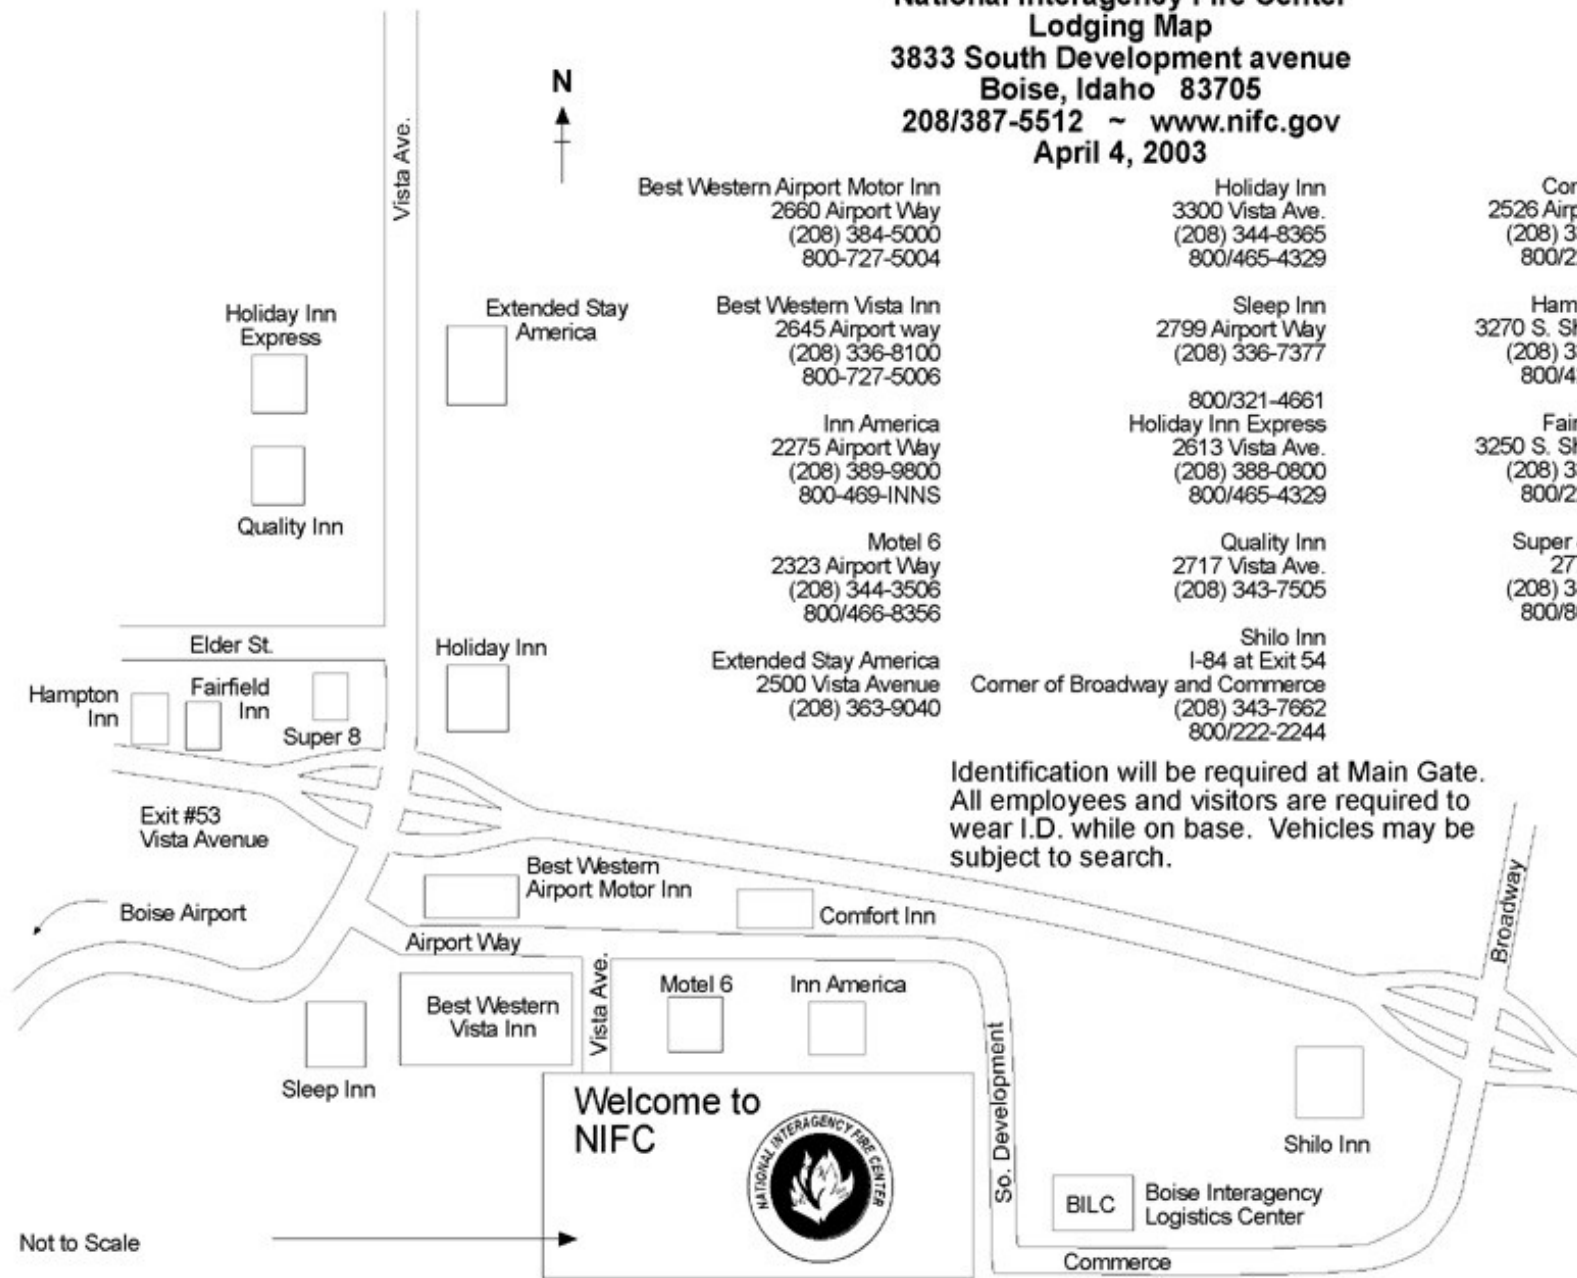

**National Interagency Fire Center
Lodging Map
3833 South Development avenue
Boise, Idaho 83705
208/387-5512 ~ www.nifc.gov
April 4, 2003**

Best Western Airport Motor Inn
2660 Airport Way
(208) 384-5000
800-727-5004

Fairfield Inn
3250 S. Shoshone
(208) 331-5656
800/228-2800

Quality Inn

Motel 6
2323 Airport Way
(208) 344-3506
800/466-8356

Quality Inn
2717 Vista Ave.
(208) 343-7505

Super 8 Lodge
2773 Elder
(208) 344-8871
800/800-8000

Elder St.

Holiday Inn

Extended Stay America
2500 Vista Avenue
(208) 363-9040

Shilo Inn
I-84 at Exit 54
Corner of Broadway and Commerce
(208) 343-7662
800/222-2244

Hampton Inn

Fairfield Inn

Super 8

Exit #53
Vista Avenue

Airport Way

Best Western Vista Inn

Vista Ave.

Motel 6

Inn America

Sleep Inn

Welcome to
NIFC

So. Development